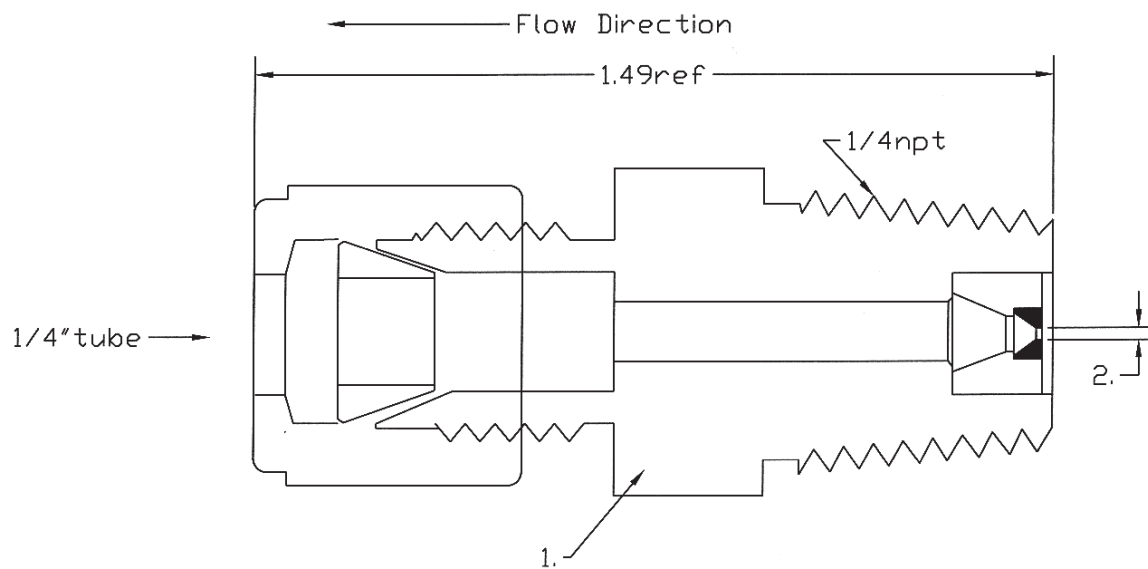

RB# 82815

1. Stainless Steel Male Connector 1/4" tube x 1/4"npt
2. Select Sapphire or Ruby Orifice size/tolerance is $+0.0002"/-0.0000"$

**BIRD
PRECISION**

Phone • 1 • (800) • 454 • 7369
Fax • 1 • (800) • 370 • 6308
e-mail • sales@birdprecision.com