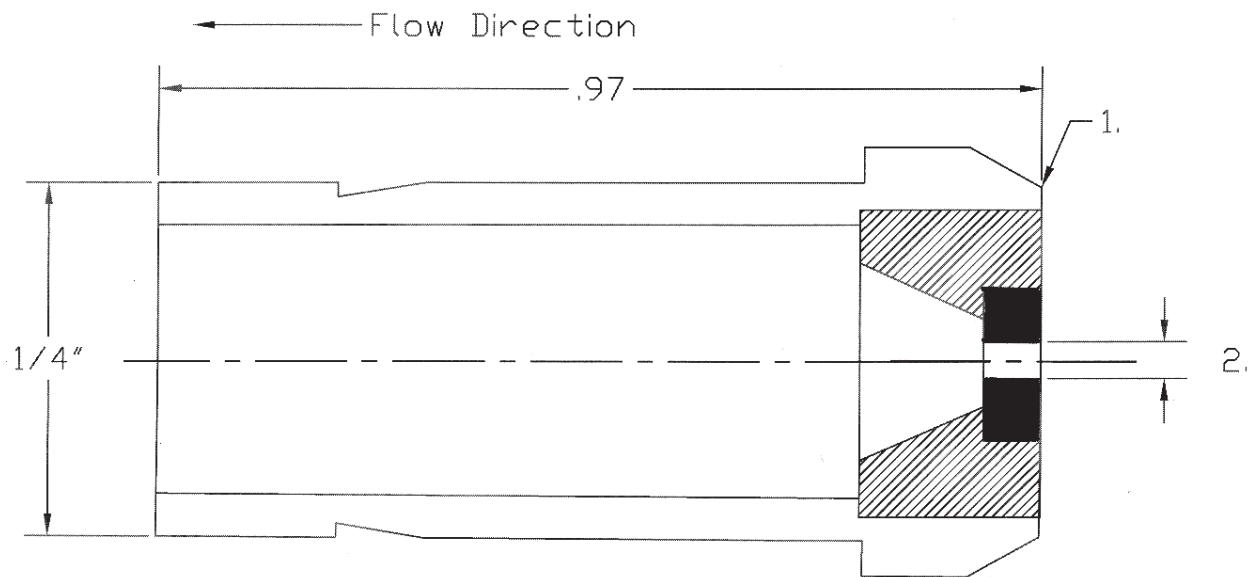

RB# 82462

1. Port Connector for 1/4" Outside Diameter Stainless Tube
2. Select Orifice size ,Tolerance  $+0.0002/-0.0000$ "

**BIRD  
PRECISION**

Phone • 1 • (800) • 454 • 7369  
Fax • 1 • (800) • 370 • 6308  
e-mail • sales@birdprecision.com