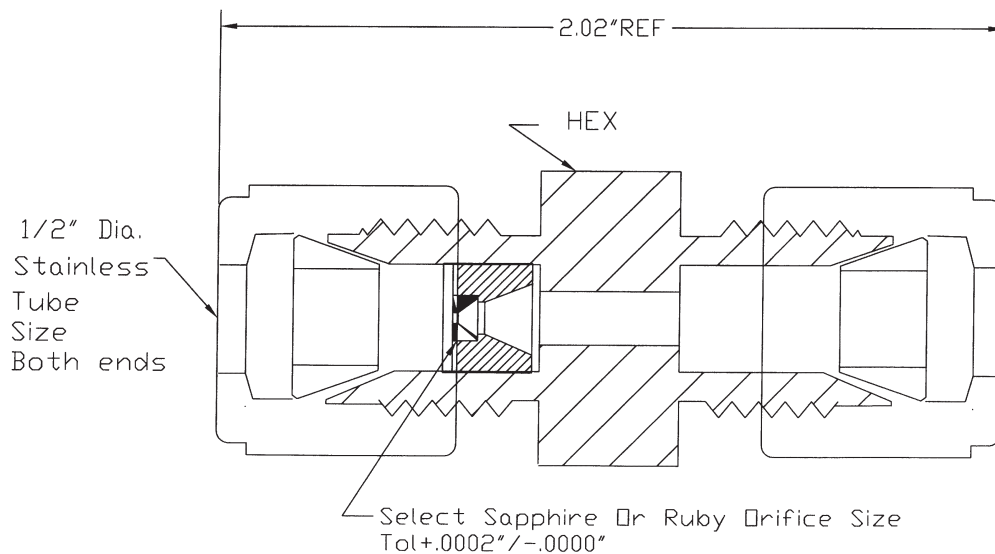

RB# 82392A

1/2" TUBE STRAIGHT UNION Flow Direction →
STAINLESS

**BIRD
PRECISION**

Phone • 1 • (800) • 454 • 7369
Fax • 1 • (800) • 370 • 6308
e-mail • sales@birdprecision.com