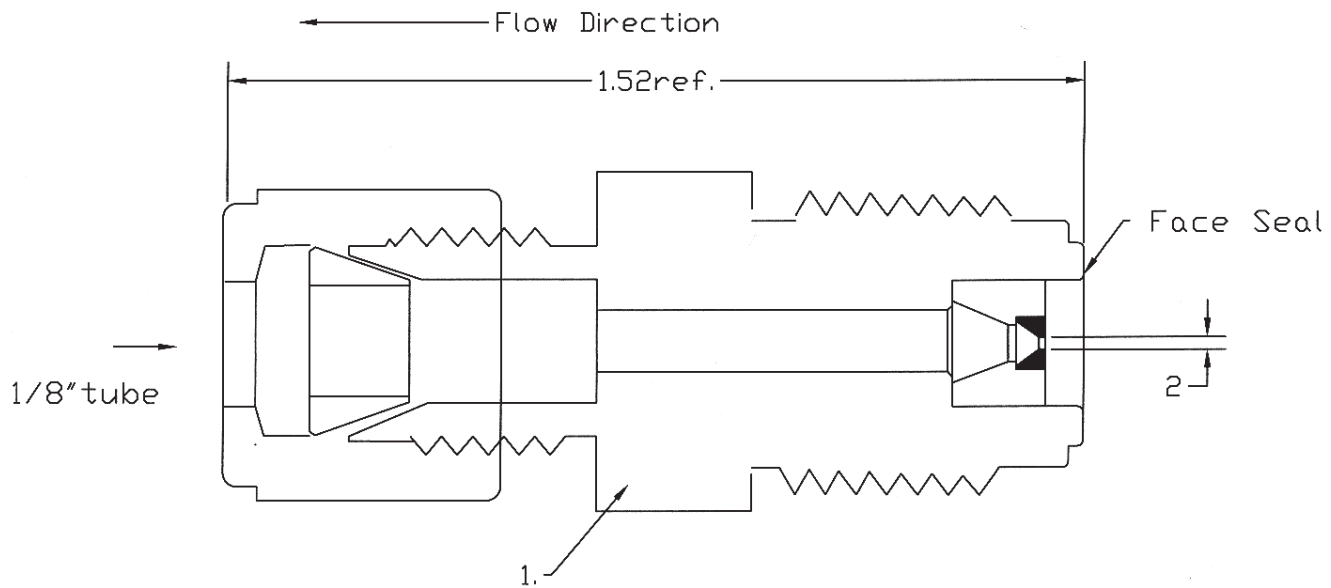

RB# 82315

1. Face Seal Male Connector for 1/8" tube
2. Select Sapphire or Ruby Orifice size/tolerance is $+0.0002"/-0.0000"$

**BIRD
PRECISION**

Phone • 1 • (800) • 454 • 7369
Fax • 1 • (800) • 370 • 6308
e-mail • sales@birdprecision.com