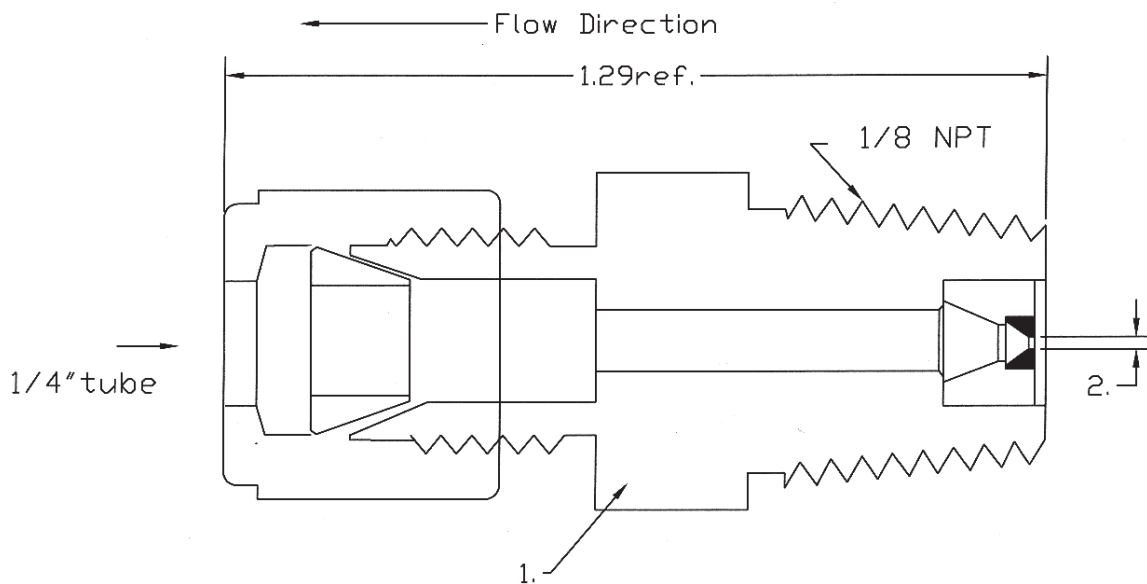

RB# 82088

1. Stainless Steel Male Connector for 1/4"tube X 1/8npt
2. Select Sapphire or Ruby Orifice size/tolerance is  $+0.0002"/-0.0000"$

**BIRD  
PRECISION**

Phone • 1 • (800) • 454 • 7369  
Fax • 1 • (800) • 370 • 6308  
e-mail • sales@birdprecision.com